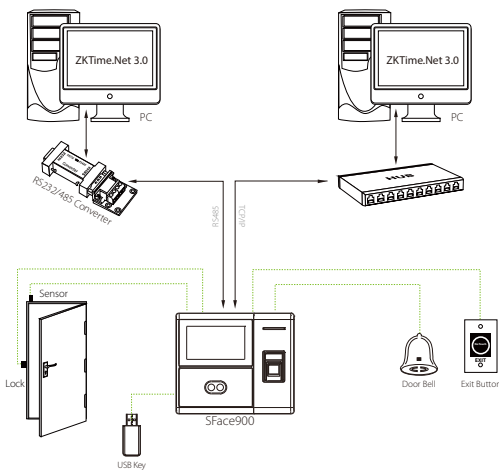

Specifications

Display	4.3-Inch Touch Screen
Face capacity	1,200 (1:N)
Fingerprint capacity	2000
ID Card capacity	10,000 (optional)
Logs capacity	100,000
Communication	TCP/IP, RS232/485, USB Host
Standard Functions	Automatic Status Switch, Self-Service Query, Work Code, SMS DST, T9 Input, 9 Digit User ID, Scheduled Bell, Photo ID
Interfaces for	3rd Party Electric Lock, Door Sensor, Exit Button, Alarm
Wiegand Signal	Output
Optional Functions	ID/MiFare Card, Wi-Fi, 3G, ADMS, 2000 mAh Backup Battery
Power Supply	12V 3A
Operating Temperature	0 °C- 45 °C
Operating Humidity	20%-80%
Dimensions	195.5*166.5*120mm (Length*Width*Thickness)
Package Weight	1.6 kg

Configuration