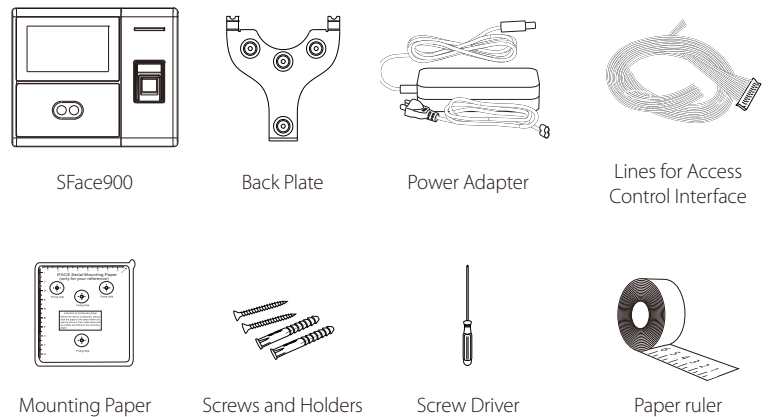

What's in the Box

ZKTECO CO., LTD.
www.zkteco.com
E-mail: sales@zkteco.com

© Copyright 2016.ZKTECO CO., LTD. ZKTeco Logo is a registered trademark of ZKTeco or a related company. All other product and company names mentioned are used for identification purposes only and may be the trademarks of their respective owners. All specifications are subject to change without notice. All rights reserved.