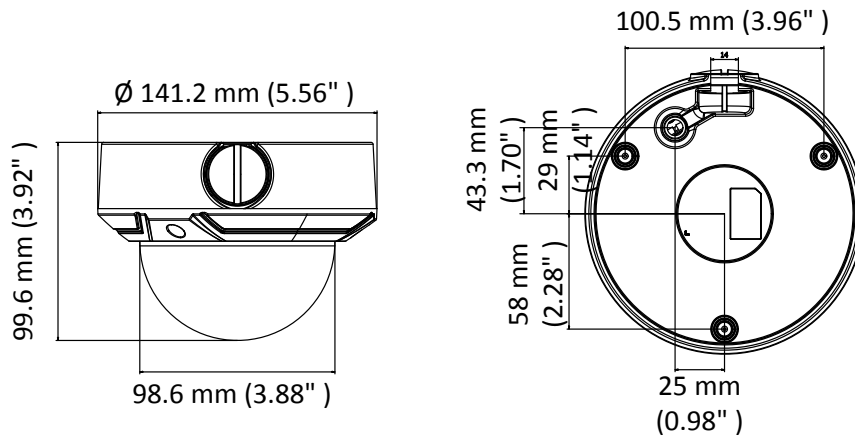

	SNMP, IGMP, 802.1X, QoS, IPv6, UDP, Bonjour
General Function	One-key reset, anti-flicker, heartbeat, mirror, password protection, privacy mask, watermark, IP address filter
Firmware Version	5.5.3
API	ONVIF (PROFILE S, PROFILE G), ISAPI
Simultaneous Live View	Up to 6 channels
User/Host	Up to 32 users 3 levels: Administrator, Operator and User
Client	iVMS-4200, Hik-Connect, iVMS-5200
Web Browser	IE8+, Chrome 31.0-44, Firefox 30.0-51, Safari 8.0+
Interface	
Communication Interface	1 RJ45 10M/100M self-adaptive Ethernet port
Video Output (Without -Z)	1Vp-p composite output (75 Ω/BNC)
Reset Button	Yes
General	
Operating Conditions	-30 °C to 50 °C (-22 °F to 122 °F), humidity: 95% or less (non-condensing)
Power Supply	12 VDC ± 25%, 5.5 mm coaxial power plug PoE (802.3af, class 3)
Power Consumption and Current	-Z: 12 VDC, 0.8 A, Max: 10 W; PoE: (802.3af, 36 V to 57 V), 0.35 A to 0.2 A, Max: 12 W -V: 12 VDC, 0.5 A, Max: 6 W; PoE: (802.3af, 36 V to 57 V), 0.22 A to 0.14 A, Max: 8 W
Protection Level	IP67, IK10 TVS 2000V lightning protection, surge protection and voltage transient protection
Material	Metal & Plastic
Dimensions	Camera: Ø 141 mm × 99.6 mm (Ø 5.6" × 3.9") With package: 140 mm × 140 mm × 154 mm (5.5" × 5.5" × 6.1")
Weight	Camera: approx. 820 g (1.8 lb.) With package: approx. 1200 g (2.6 lb.)

Available Models

IPC-D640H-V (2.8 mm to 12 mm), IPC-D640H-Z (2.8 mm to 12 mm)

Dimension

Accessory

DS-1227ZJ
In-ceiling Mount

DS-1273ZJ-135
Wall Mount

DS-1273ZJ-135B
Wall Mount

DS-1280ZJ-DM21
Junction Box