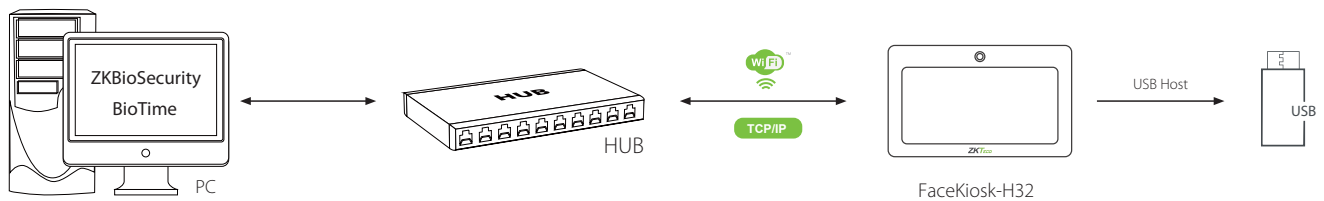

Specifications

Attendance Record Capacity	100,000	Communication	TCP/IP, WIFI, USB, Bluetooth
Facial Templates Capacity	10,000	Screen Dimension	32-inch touch screen
User Capacity	10,000	Effective Response Area	708mm * 398mm
Aspect Ratio	16:9	Power Supply	AC110V ~ 240V
Screen Brightness	300cd/m²	Colors	Black frosting spray paint
Operating System	Android 7.1.2	Operating Humidity	10% ~ 98%
CPU	Quad-core A17	Operating Temperature	-10°C ~ 50°C
ROM	32GB	Dimension	769mm * 494mm * 49.16mm
RAM	DDR3 4GB	Gross Weight	16kg
Frequency	2.0GHZ		

Configuration

What's in the box

V2.0 2018.12.26