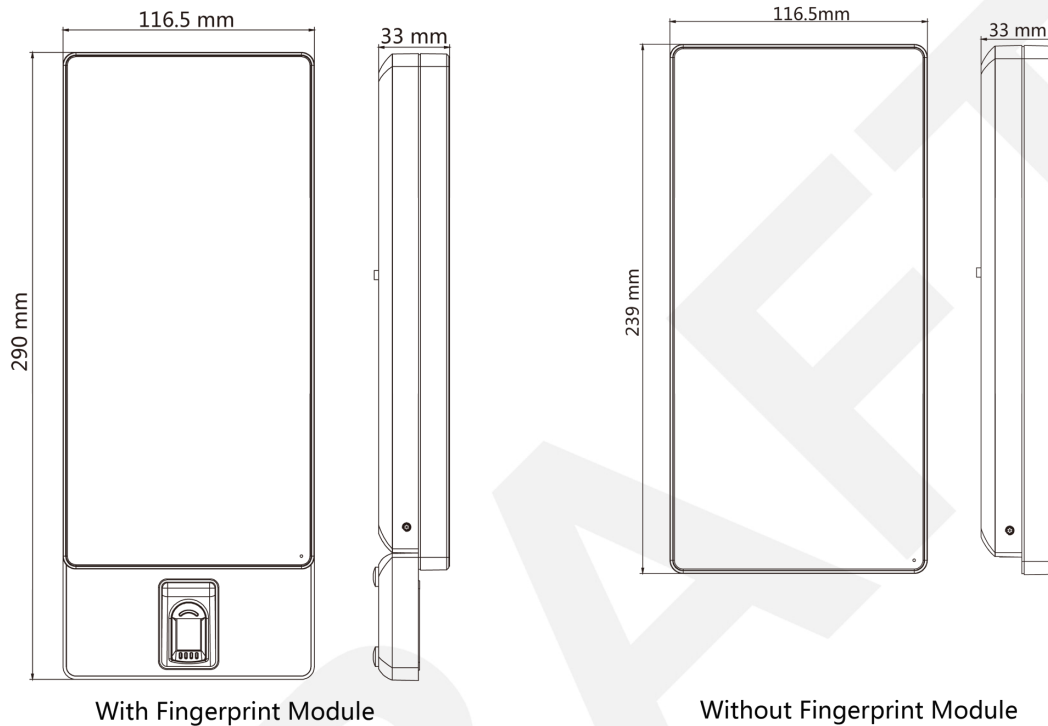

- Exposing the equipment to direct sun light, low ventilation or heat source such as heater or radiator is forbidden (ignorance can cause fire danger).
- For device with fingerprint module, we suggest that do not install the device outdoors.

Dimensions

Distributed by

HIKVISION®

Headquarters

No.555 Qianmo Road, Binjiang District,
Hangzhou 310051, China
T +86-571-8807-5998
overseasbusiness@hikvision.com

Hikvision USA
T +1-909-895-0400
sales.usa@hikvision.com

Hikvision Australia
T +61-2-8599-4233
salesau@hikvision.com

Hikvision India
T +91-22-28469900
sales@pramahikvision.com

Hikvision Canada
T +1-866-200-6690
sales.canada@hikvision.com

Hikvision Thailand
T +662-275-9949
sales.thailand@hikvision.com

Hikvision Europe
T +31-23-5542770
sales.eu@hikvision.com

Hikvision Italy
T +39-0438-6902
info.it@hikvision.com

Hikvision Brazil
T +55 11 3318-0050
Latam.support@hikvision.com

Hikvision Turkey
T +90 [216]521 7070- 7074
sales.tr@hikvision.com

Hikvision Malaysia
T +601-7652-2413
sales.my@hikvision.com

Hikvision UK & Ireland
T +01628-902140
sales.uk@hikvision.com

Hikvision South Africa
Tel: +27 (10) 0351172
sale.africa@hikvision.com

Hikvision France
T +33(0)1-85-330-450
info.fr@hikvision.com

Hikvision Kazakhstan
T +7-727-9730667
nikia.panfilov@hikvision.ru

Hikvision Vietnam
T +84-974270888
sales.vt@hikvision.com

Hikvision UAE
T +971-4-4432090
salesme@hikvision.com

Hikvision Singapore
T +65-6684-4718
sg@hikvision.com

Hikvision Spain
T +34-91-737-16-55
info.es@hikvision.com

Hikvision Tashkent
T +99-87-1238-9438
uzb@hikvision.ru

Hikvision Hong Kong
T +852-2151-1761
info.hk@hikvision.com

Hikvision Russia
T +7-495-669-67-99
saleru@hikvision.com

Hikvision Korea
T +82-(0)31-731-8817
sales.korea@hikvision.com

Hikvision Poland
T +48-22-460-01-50
info.pl@hikvision.com

Hikvision Indonesia
T +62-21-2933759
Sales.Indonesia@hikvision.com

Hikvision Colombia
sales.colombia@hikvision.com