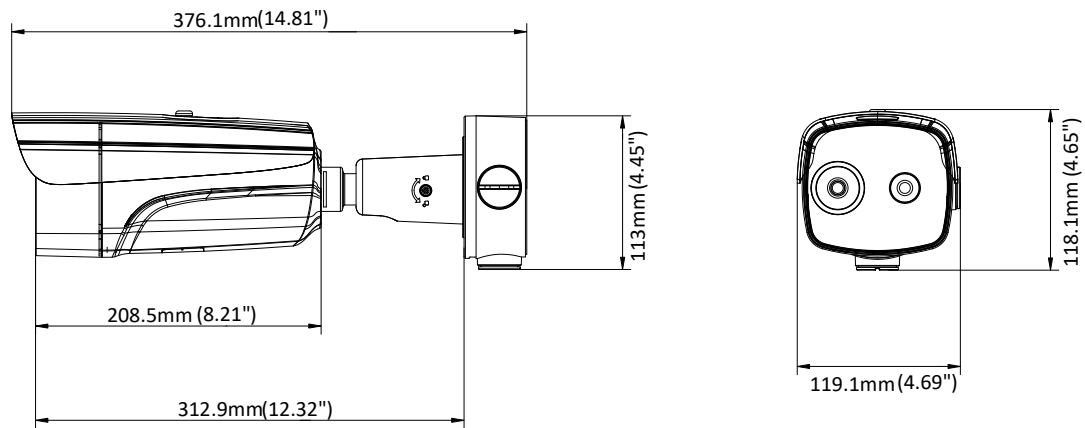

Available Model

DS-2TD2637B-10/P

Dimension