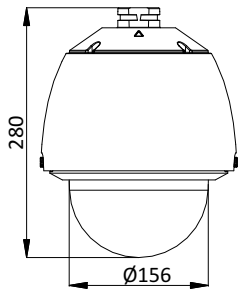

Weight

Approx. 3 kg (6.61 lb)

Available Model

DS-2DE5425W-AE, 24 VAC & Hi-PoE

Dimensions

Unit: mm

Accessories

	DS-1602ZJ	Wall Mounting Bracket
	DS-1602ZJ-corner	Corner Mounting Bracket
	DS-1602ZJ-pole	Vertical Pole Mounting Bracket
	DS-1602ZJ-box	Wall Mounting Bracket with Junction Box
	DS-1663ZJ	Ceiling Mounting Bracket
	DS-1661ZJ	Pendant Mounting Bracket
	DS-1662ZJ	Pendant Mounting Bracket
	DS-1619ZJ	Gooseneck Mounting Bracket
	DS-1100KI	Network Keyboard
	DS-1005KI	USB Joy-stick