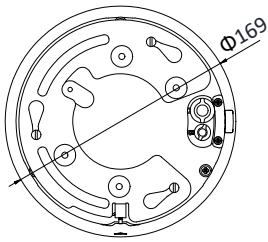

Specification

Camera Module	
DS-2DE4A204IW-DE (8-32 mm) 2MP 4× Network IR PTZ Camera	
Image Sensor	1/1.9" progressive scan CMOS
Min. Illumination	Color: 0.002 Lux @(F1.6, AGC ON) B/W: 0.0002Lux @(F1.6, AGC ON) 0 Lux with IR
Shutter Time	50Hz: 1/1 s to 1/30,000 s 60Hz: 1/1 s to 1/30,000 s
White Balance	Auto/Manual/ATW (Auto Tracking White Balance)/Indoor/Outdoor/Fluorescent Lamp/Sodium Lamp
AGC	Auto/Manual
Day & Night	IR Cut Filter
Digital Zoom	16×
Privacy Mask	8 programmable privacy masks
Focus Mode	Auto/Semi-automatic/Manual
3D DNR	Support
BLC	Support
HLC	Support
WDR	Support
Digital Defog	Support
EIS	Support
Regional Exposure	Support
Regional Focus	Support
Lens	
Focal Length	8 mm to 32 mm, 4× Optical
Zoom Speed	Approx. 2.5 s (optical lens, wide-tele)
Field of View	42.2° to 13.5° (wide-tele)
Working Distance	10 mm to 1500 mm (wide-tele)
Aperture Range	F1.6
PTZ	
Movement Range (Pan)	360° endless
Pan Speed	Configurable, from 0.1°/s to 300°/s, Preset Speed: 350°/s
Movement Range (Tilt)	From -5° to 90°
Tilt Speed	Configurable, from 0.1°/s to 160°/s, Preset Speed: 200°/s
Proportional Zoom	Support
Presets	300
Patrol Scan	8 patrols, up to 32 presets for each patrol
Pattern Scan	4 pattern scans, record time over 10 minutes for each scan
Power-off Memory	Support
Park Action	Preset/Pattern Scan/Patrol Scan/Auto Scan/Tilt Scan/Random Scan/Frame Scan/Panorama Scan
PTZ Position Display	ON/OFF
Preset Freezing	Support
Scheduled Task	Preset/Pattern Scan/Patrol Scan/Auto Scan/Tilt Scan/Random Scan/Frame Scan/Panorama Scan/Dome Reboot/Dome Adjust/Aux Output
Smart Features	
Basic Event Detection	Motion Detection, Video Tampering
Smart Event Detection	Intrusion Detection, Line Crossing Detection, Audio Exception Detection, Region Entrance Detection, Region Exiting Detection, Face Detection

Order Model

DS-2DE4A204IW-DE (8-32mm)

Dimensions

Unit: mm

Accessories

DS-1605ZJ

Wall Mounting Bracket

DS-1671ZJ-SD11