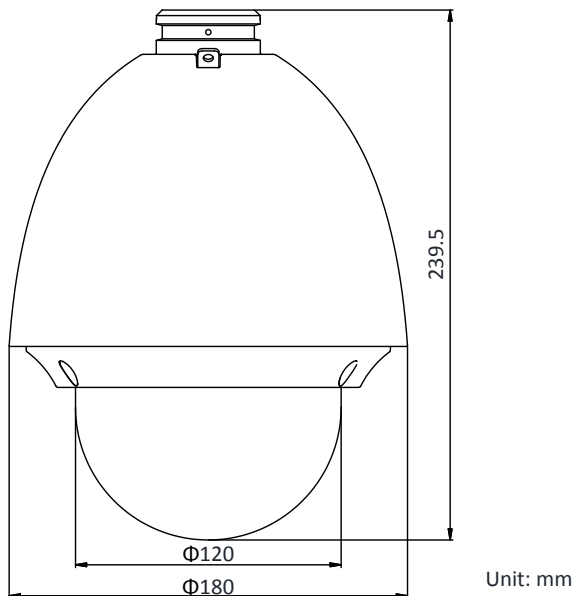

Material	ADC 12, PC+ABS, PC/PMMA
Dimensions	Φ 180 mm × 239.5 mm (Φ 7.09" × 9.43")
Weight	Approx. 2 kg (4.41 lb)

DORI

The DORI (detect, observe, recognize, identify) distance gives the general idea of the camera ability to distinguish persons or objects within its field of view.

It is calculated based on the camera sensor specification and the criteria given by EN 62676-4: 2015.

DORI	Detect	Observe	Recognize	Identify
Definition	25 px/m	63 px/m	125 px/m	250 px/m
Distance (Tele)	2400.0 m (7874.0 ft)	952.4 m (3124.7 ft)	480.0 m (1574.8 ft)	240.0 m (787.4 ft)

Available Model

DS-2DE4425W-DE (B), 12 VDC & PoE (802.3 at, class4)

Dimensions