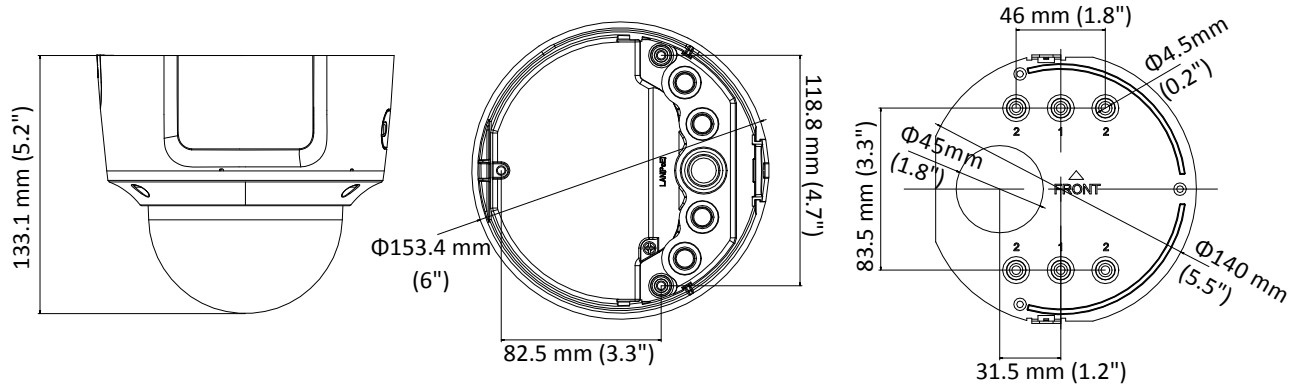

Dimensions

Accessories

DS-1475ZJ-SUS
Vertical Pole Mount

DS-1476ZJ-SUS
Corner Mount

Distributed by