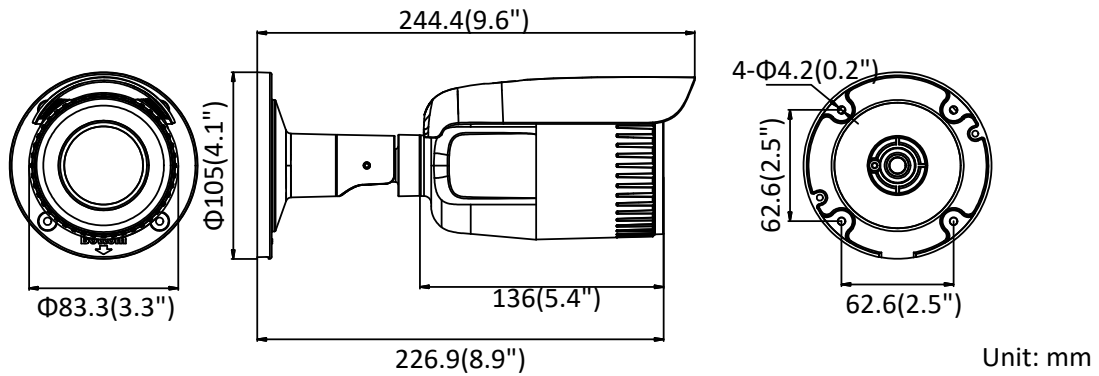

Specification

Camera	
Image Sensor	1/3" Progressive Scan CMOS
Min. Illumination	Color: 0.01 Lux @(F1.2, AGC ON), 0.018 Lux @ (F1.6, AGC ON)
Shutter Speed	1/3 s to 1/100, 000 s, support slow shutter
Slow Shutter	Yes
Auto-Iris	No
Day & Night	IR cut filter
Digital Noise Reduction	3D DNR
WDR	120 dB
Angle Adjustment	Pan: 0° to 360°, tilt: 0° to 90°, rotation: 0° to 360°
Lens	
Focal Length	2.7 to 13.5 mm
Aperture	F1.6
Focus	Auto
FOV	Horizontal field of view: 98° to 28° Vertical field of view: 51° to 16° Diagonal field of view: 115° to 32°
Lens Mount	Φ14
IR	
IR Range	Up to 60 m
Wavelength	850 nm
Compression Standard	
Video Compression	Main stream: H.265/H.264 Sub-stream/Third stream: H.265/H.264/MJPEG
H.264 Type	Baseline Profile/Main Profile/High Profile
H.264+	Main stream supports
H.265 Type	Main Profile
H.265+	Main stream supports
Video Bit Rate	32 Kbps to 8 Mbps
Audio Compression	G.711/G.722.1/G.726/MP2L2/PCM
Audio Bit Rate	64Kbps(G.711)/16Kbps(G.722.1)/16Kbps(G.726)/32-192Kbps(MP2L2)
Smart Feature-set	
Region of Interest	1 fixed region for main stream and sub-stream
Behavior Analysis	Line crossing detection, intrusion detection,
Face Detection	Yes
Image	
Max. Resolution	2560 × 1440
Main Stream Max. Frame Rate	50Hz: 20fps (2560 × 1440), 25fps (2304 × 1296, 1920 × 1080, 1280 × 720) 60Hz: 20fps (2560 × 1440), 30fps (2304 × 1296, 1920 × 1080, 1280 × 720)
Sub-stream Max. Frame Rate	50Hz: 25fps (640 × 480, 640 × 360, 320 × 240) 60Hz: 30fps (640 × 480, 640 × 360, 320 × 240)
Third stream Max. Frame Rate	50Hz: 1080P@1fps 60Hz: 1080P@1fps
Image Enhancement	BLC, 3D DNR,HLC
Image Settings	Saturation, brightness, contrast, sharpness, AGC, white balance adjustable by client software or web browser

Available Models

DS-2CD1643G0-IZS/UK (2.7 mm to 13.5 mm)

Dimension

Accessory

DS-1260ZJ

Distributed by

HIKVISION

Headquarters