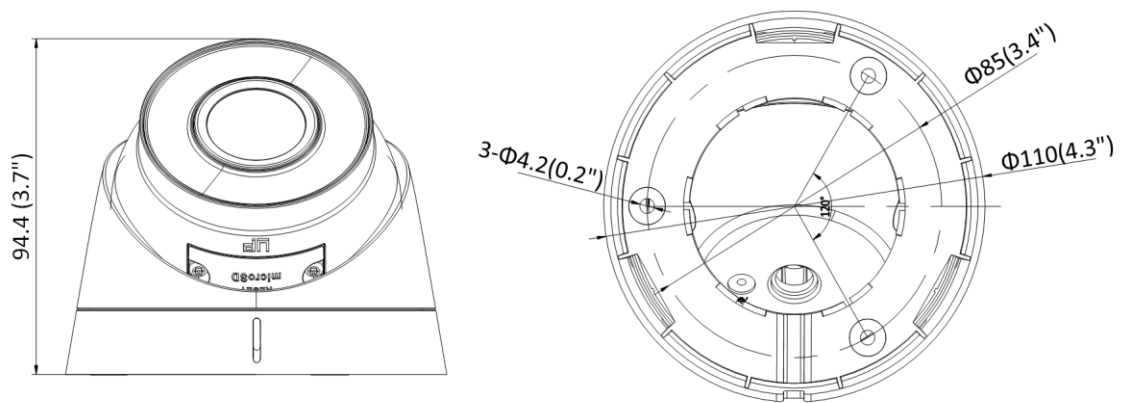

Specifications

Camera	
Image Sensor	1/3" Progressive Scan CMOS
Min. Illumination	Color: 0.028 Lux @ (F2.0, AGC ON)
Shutter Speed	1/3 s to 1/100,000 s
Slow Shutter	Yes
Day & Night	IR Cut Filter
WDR	DWDR
Angle Adjustment	Pan: 0° to 360°, tilt: 0° to 75°, rotate: 0° to 360°
Lens	
Lens Type	Fixed lens, 2.8/4 mm
Aperture	F2.0
FOV	2.8 mm, horizontal FOV 100°, vertical FOV 55°, diagonal FOV 117° 4 mm, horizontal FOV 77°, vertical FOV 42°, diagonal FOV 88°
Lens Mount	M12
Illuminator	
IR Range	Up to 30 m
Wavelength	850 nm
Video	
Max. Resolution	2560 × 1440
Main Stream	50Hz: 20fps (2560 × 1440, 2304 × 1296, 1920 × 1080, 1280 × 720) 60Hz: 20fps (2560 × 1440, 2304 × 1296, 1920 × 1080, 1280 × 720)
Sub-Stream	50Hz: 20fps (640 × 480, 640 × 360, 320 × 240) 60Hz: 20fps (640 × 480, 640 × 360, 320 × 240)
Video Compression	Main stream: H.265+/H.264+/H.265/H.264 Sub-stream: H.265/H.264/MJPEG
H.264 Type	Baseline Profile/Main Profile
H.265 Type	Main Profile
Video Bit Rate	32 Kbps to 8 Mbps
Smart Feature-Set	
Basic Event	Motion detection, video tampering alarm, exception (network disconnected, IP address conflict, illegal login, HDD full, HDD error)
Linkage Method	Upload to FTP/memory card, notify surveillance center, send email
Region of Interest	1 fixed region for main stream
Image	
Image Enhancement	BLC, HLC, 3D DNR
Image Setting	Saturation, brightness, contrast, sharpness, AGC and white balance adjustable by client software or web browser
Day/Night Switch	Day/Night/Auto/Schedule
S/N Ratio	> 50dB

* Listed resolutions are only selectable options. It does not mean that all streams can work at their maximum resolution at the same time.

Available Model

DS-2CD1343G0E-IF (2.8/4 mm)

Dimension

Unit: mm (inch)