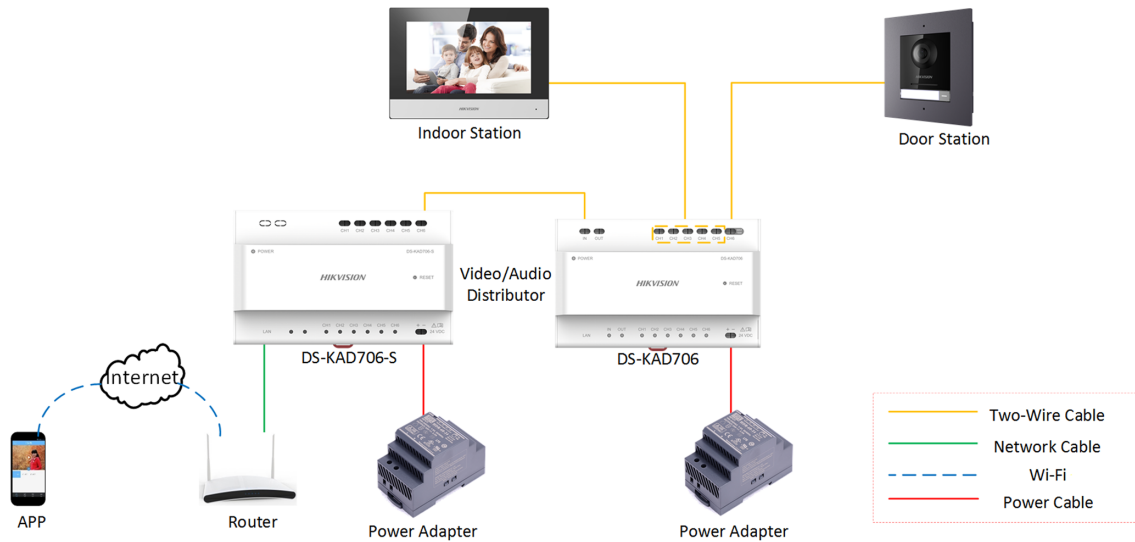

Typical Application

Available Model

DS-KD8003-IME2