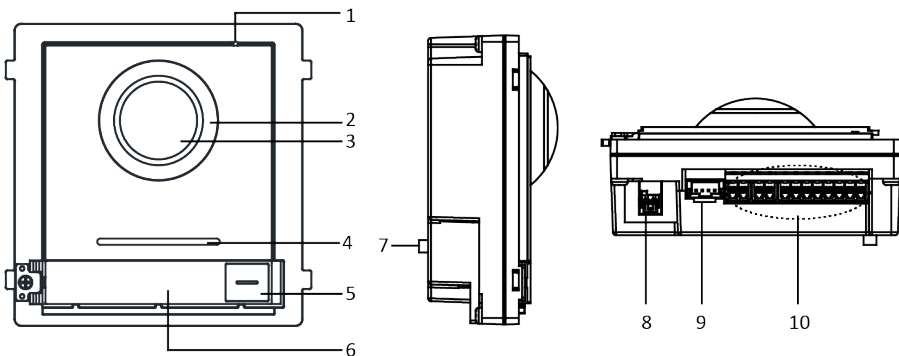

Model		DS-KD8003-IME2
	Wide dynamic	Real wide dynamic
	Field angle	Horizontal 180°, vertical 96°
	Video compression standard	H.264
	Video code stream	Main stream: 1080p@30fps, 720p@30fps (configurable); sub stream: D1
	Video resolution	Main stream: 1920 × 1080, (720p configurable); sub stream: 720 × 480
	Motion detection	Support
	Flash-avoid frequency	50 Hz, 60 Hz
Audio	Audio intercom	Full-duplex two-way audio intercom
	Audio input	Omnidirectional microphone
	Audio output	Loudspeaker, 20 cm sound effect > 80db
	Audio compression standard	G.711 U
	Audio compression rate	64 Kbps
	Audio quality	Noise suppression and echo cancellation
Network	Wired network interface	Two-wire transmission
	Protocol	TCP/IP, RTSP
Access control	Relay interface (main module)	2, NC + NO separately draw forth
Interface	RS-485	1 (inter-module connection)
	Alarm input	4
Tamper	Tamper	1
General	Protective level	IP 65
	Button	1
	Power input	24 VDC two-wire power supply (< 16 W) or 12 VDC independent power supply (< 20 W)
	Power output	12 VDC (only for power supply of submodule)
	Working temperature	-40 °C to 60 °C (-40 °F to 140 °F)
	Working humidity	10% to 95%
	Installation	Wall mounting

Typical Application

Available Model

DS-KD8003-IME2

Physical Interface

No.	Description	No.	Description
1	Microphone	6	Nametage
2	Low Illumination IR Supplement Light	7	TAMPER
3	Built-in Camera	8	Network Interface and Power Supply
4	Loudspeaker	9	Module-connecting Interface (output)
5	Call Button	10	Terminals