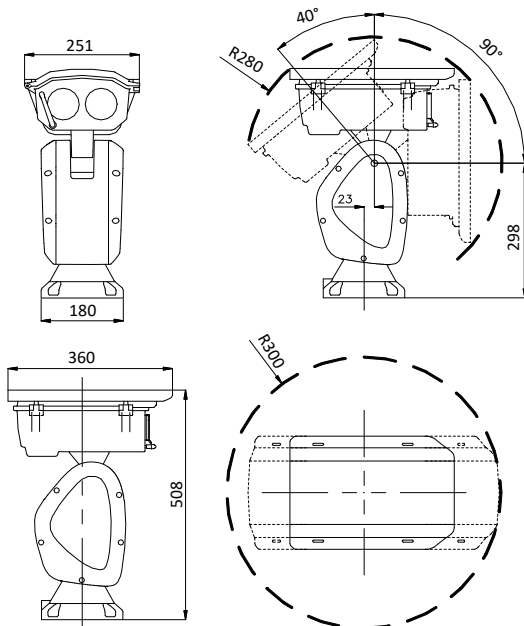

Available Model

DS-2DY9236I8X-A, 24 VAC

Dimensions

Unit: mm

Accessories

DS-1693ZJ

Wall Mounting Bracket

Distributed by