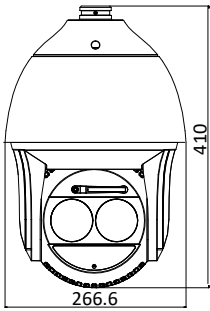

Protection Level	IP67 Standard, IK10 (only supported by camera without wiper), TVS 6000V Lightning Protection, Surge Protection and Voltage Transient Protection
Material	Aluminum alloy
Dimensions	Φ 266.6 mm × 410 mm (Φ 10.50" × 16.14")
Weight	Approx. 8 kg (17.64 lb)

Order Model

DS-2DF8250I8X-AEL (C), without wiper, 24 VAC &Hi-PoE

DS-2DF8250I8X-AELW (C), with wiper, 24 VAC &Hi-PoE

Dimensions

Unit: mm