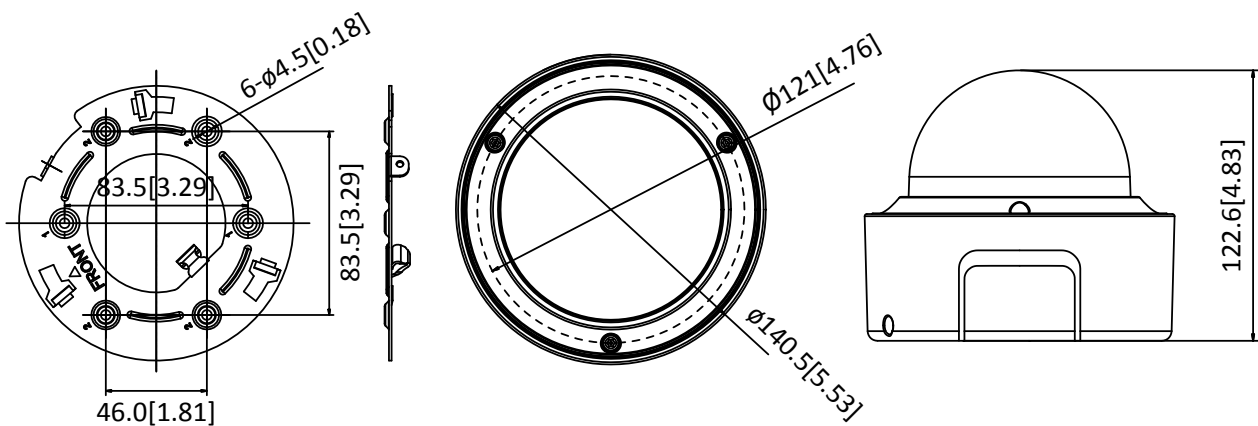

| | |
|-------------------------------|--|
| Power Supply | 12 VDC \pm 20%, two-core terminal block PoE (802.3af, class 3): 36 V to 57 V |
| Power Consumption and Current | 12 VDC \pm 20%: 0.7 A, max 8 W PoE (802.3af 36 V to 57 V): 0.3 A to 0.2 A, max. 9.0W |
| Protection Level | IK10 |
| Material | Aluminum alloy |
| Dimensions | Camera: Φ 140.5 \times 122.6 mm (Φ 5.5" \times 4.8") With package: 244 \times 174 \times 173 mm (9.6" \times 6.9" \times 6.8") |
| Weight | Camera: 900 g (1.98 lb.) With package: 1250 g (2.76 lb.) |

Note: Listed resolutions are only selectable options. It does not mean that all streams can work at their maximum resolution at the same time.

Available Model

DS-2CD5185G0-IZS (2.8–12 mm)

Dimension

Unit: mm[inch]