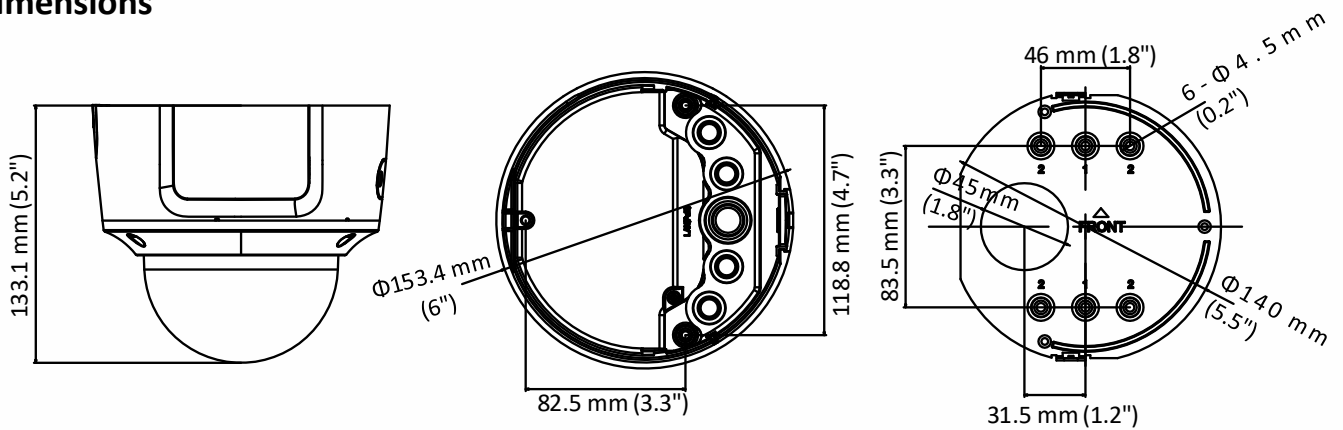

Dimensions

Accessories

DS-1473ZJ-155(Black)
Wall Mount

Distributed by

HIKVISION®

Headquarters

No.555 Qianmo Road, Binjiang District,
Hangzhou 310051, China
T +86-571-8807-5998
overseasbusiness@hikvision.com

Hikvision USA
T +1-909-895-0400
sales.usa@hikvision.com

Hikvision Italy
T +39-0438-6902
info.it@hikvision.com

Hikvision Singapore
T +65-6684-4718
sg@hikvision.com

Hikvision Africa
T +27 (10) 0351172
sale.africa@hikvision.com

Hikvision Europe
T +31-23-55-42-770
info.eu@hikvision.com

Hikvision France
T +33(0)1-85-330-450
info.fr@hikvision.com

Hikvision Oceania
T +61-2-8599-4233
salesau@hikvision.com

Hikvision Hong Kong
T +852-2151-1761

Hikvision Middle East
T +971-4-8816086
salesme@hikvision.com

Hikvision Spain
T +34-91-737-16-55
info.es@hikvision.com

Hikvision Canada
T +1-909-895-0400
sales.usa@hikvision.com

Hikvision Russia
T +7-495-669-67-99
saleru@hikvision.com

Hikvision Poland
T +48-22-460-01-50
poland@hikvision.com

Hikvision Korea
T +82-31-731-8841
sales.korea@hikvision.com

Hikvision India
T +91-22-28469900
sales@pramahikvision.com

Hikvision UK
T +01628-902140
support.uk@hikvision.com

Hikvision Brazil
T +55 11 3318-0050
Latam.support@hikvision.com

05058020190429