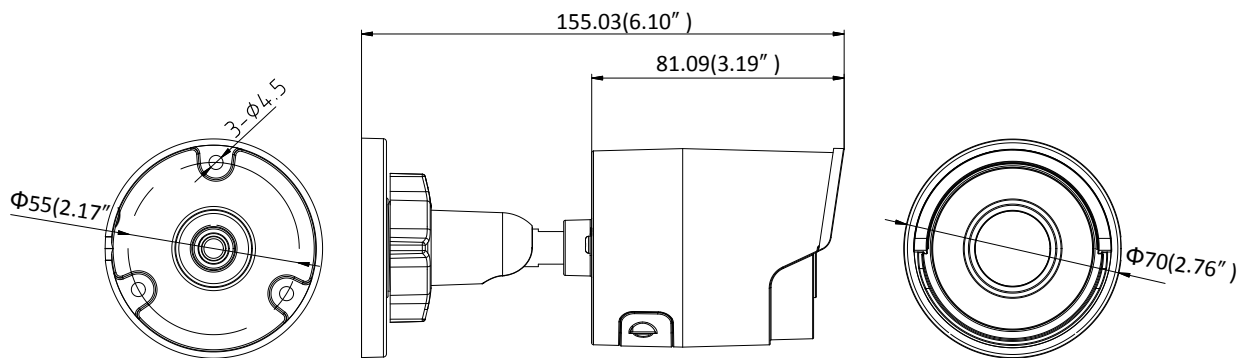

General Function	One-key Reset, Anti-Flicker, Heartbeat, Mirror, Password Protection, Privacy Mask, Watermark, IP Address Filter
<b>Interface</b>	
Communication Interface	1 RJ45 10M/100M self-adaptive Ethernet port
On-board Storage	Built-in microSD/SDHC/SDXC slot, up to 128 GB
<b>Smart Feature-set</b>	
Behavior Analysis	Line crossing detection, intrusion detection, unattended baggage detection, object removal detection
Line Crossing Detection	Cross a pre-defined virtual line, up to 1 pre-defined virtual lines supported
Intrusion Detection	Enter and loiter in a pre-defined virtual region, up to 1 pre-defined virtual regions supported
Object Removal Detection	Objects removed from the pre-defined region, such as the exhibits on display.
Unattended Baggage Detection	Objects left over in the pre-defined region such as the baggage, purse, dangerous materials
Face Detection	Human face appears in the image can be detected and trigger linkage method
<b>General</b>	
Operating Conditions	-30 °C to +60 °C (-22 °F to +140 °F), Humidity 95% or less (non-condensing)
Power Supply	12 VDC ± 25%, 5.5W PoE(802.3af, class 3), 7W
IR Range	Up to 30 m
Protection Level	IP67
Dimensions	Camera: $\Phi 70 \times 155.03$ mm ( $\Phi 2.76'' \times 6.1''$ ) Package: $216 \times 121 \times 118$ mm ( $8.5'' \times 4.76'' \times 4.65''$ )
Weight	Camera: 410 g (0.9 lb.)

## Dimensions

Unit: mm