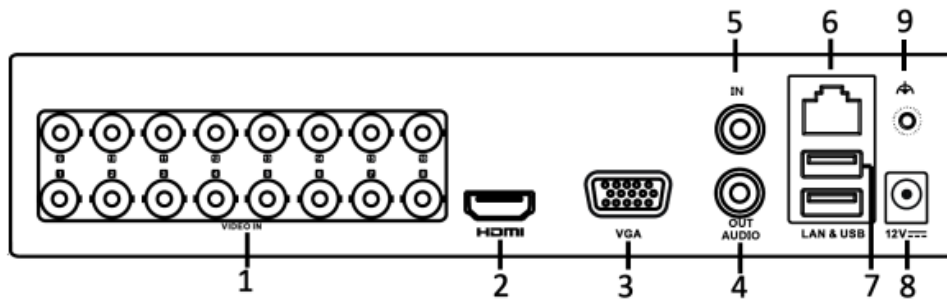

NOTE

The rear panel of DVR-204G/208G-F1 provides 4/8 video input interfaces.

Index	Description	Index	Description
1	VIDEO IN	6	LAN Network Interface
2	HDMI Interface	7	USB Interface
3	VGA Interface	8	GND
4	AUDIO OUT	9	12 VDC Power Input
5	AUDIO IN